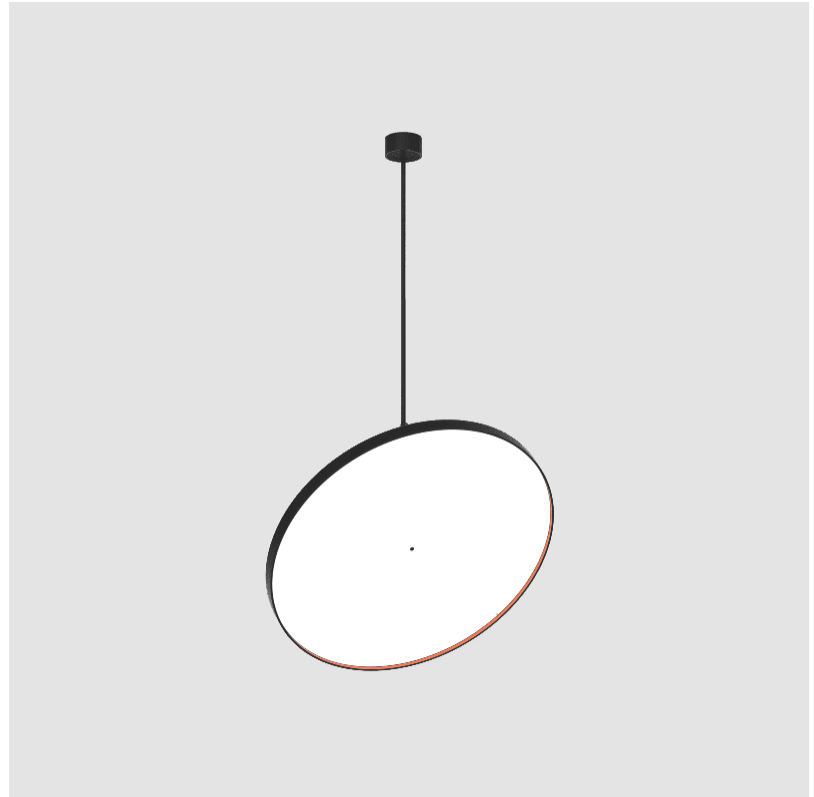

GENERAL

Series: Sign Diva Flex
Subseries: Sign Diva Flex Korona
Partner: Prolicht
Division: Architectural
Installation: Suspension
Product Type: Pendant
Mounting Location: Ceiling
Light Distribution: Adjustable

PHYSICAL

Shape: Round
Diameter (mm): 1100
Diameter (in): 43 ⁵/₁₆"
Height (mm): 1620
Height (in): 63 ³/₄"
Weight (kg): 15.5
Weight (lbs): 34.1
Diffuser: PMMA - Opal / Micro-Prism / Sparkling Secret / Vintage Industrial
Fixture Finish: SSR / BKV / CWI / CRY / HAB / UFT / ITA / RUA / FTG / MYG / LOD / PUS / FRO / FUP / KIA / POP / BLS / SPG / MEY / GOH / CHC / COM / ABZ / JAG / OBR / MOS / ROR
Fixture Material: PMMA / Extruded Aluminum / Steel

ELECTRICAL

Lamp Type: LED (Zhaga Standard)
Input Wattage (W): 145
Total Output Wattage (W): 135
Dimming: Tri-Mode (Non-Dimming and Phase Dimming (120Vac only) and 0-10V Dimming)
Driver Included: Yes
Driver Location: Integrated
Driver Type: Constant Current - Universal
Driver Class: Class 2
Input Voltage (V): 120 - 277
Constant Current (MA): 600

LED

Color Temperature (°K): 2700 / 3000 / 3500 / 4000
Max. Delivered Lumen (lm): 16002 / 17172 / 19937 / 20344
Nominal Lumen (lm): 18992 / 20305 / 23575 / 24056
CRI: >90 CRI
Lamp Life (hrs): 50000

OPTICAL

Adjustability: Rotational 170°; Tilt 90°

RATINGS AND CERTIFICATIONS

Certified By: Certified for North American Standards
IP rating: IP20