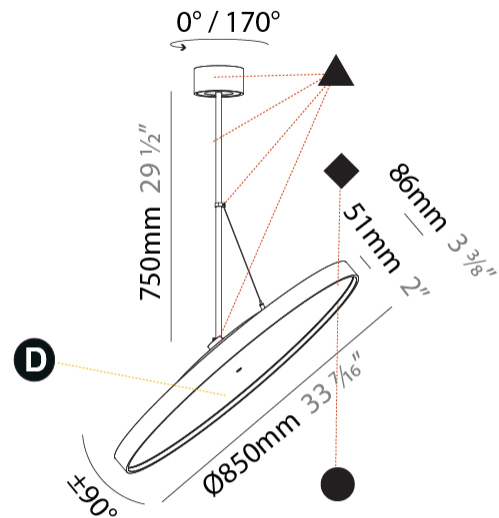

PHYSICAL

Diameter (mm): 850
 Diameter (in): 33 7/16
 Height (mm): 870
 Height (in): 34 1/4
 Weight (kg): 9
 Weight (lbs): 19.8
 Diffuser: PMMA - Opal / Micro-Prism / Sparkling Secret / Vintage Industrial
 Fixture Finish: SSR / BKV / CWI / CRY / HAB / UFT / ITA / RUA / FTG / MYG / LOD / PUS / FRO / FUP / KIA / POP / BLS / SPG / MEY / GOH / CHC / COM / ABZ / JAG / OBR / MOS / ROR
 Fixture Material: PMMA / Extruded Aluminum / Steel

PHYSICAL

Shape: Round
 Diameter (mm): 850
 Diameter (in): 33 7/16
 Height (mm): 1620
 Height (in): 63 3/4
 Weight (kg): 2.007
 Weight (lbs): 4.42
 Diffuser: PMMA - Opal / Micro-Prism / Sparkling Secret / Vintage Industrial
 Fixture Finish: SSR / BKV / CWI / CRY / HAB / UFT / ITA / RUA / FTG / MYG / LOD / PUS / FRO / FUP / KIA / POP / BLS / SPG / MEY / GOH / CHC / COM / ABZ / JAG / OBR / MOS / ROR
 Fixture Material: PMMA / Extruded Aluminum / Steel

Adjustability: Rotational 170°; Tilt 90°
--

RATINGS AND CERTIFICATIONS

Certified By: Certified for North American Standards
IP rating: IP20

SIGN DIVA FLEX KORONA SUSPENSION

A30867-

PROJECT	_____
TYPE	_____
SPECIFIER	_____
QUANTITY	_____
DATE	_____