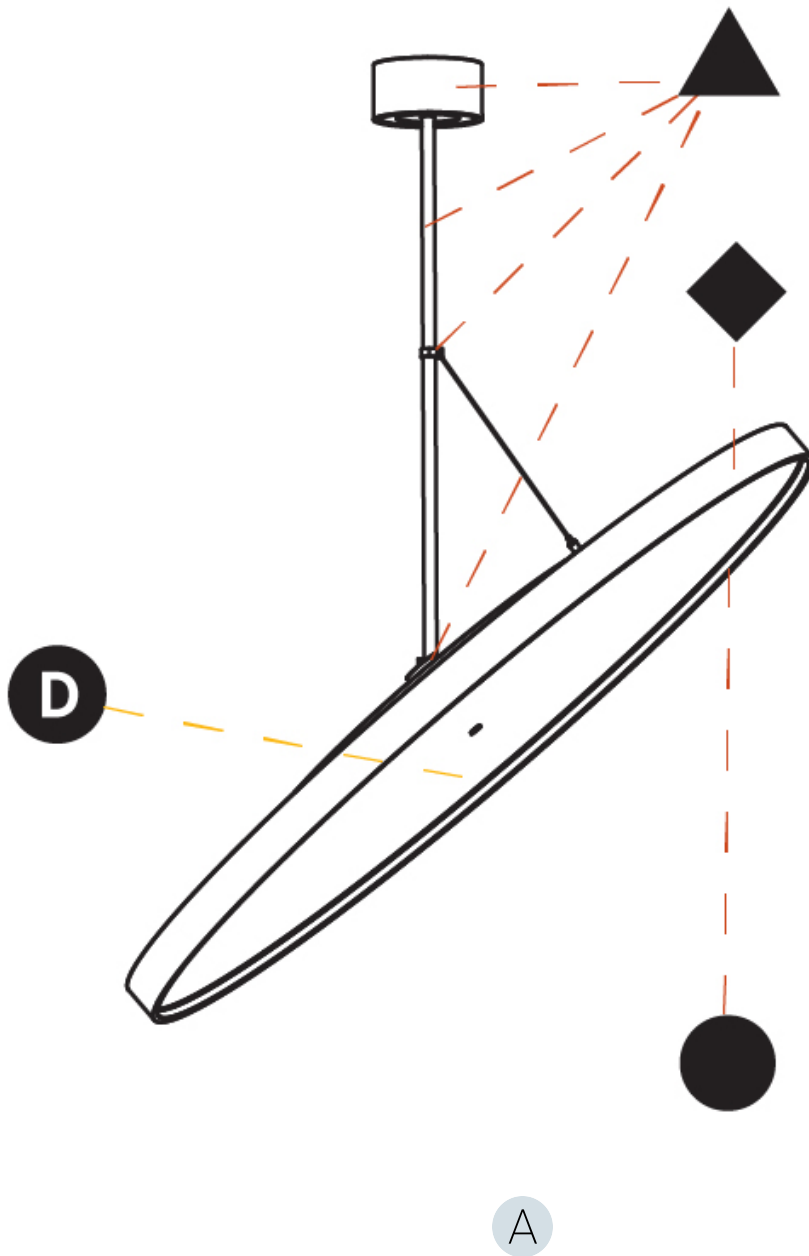

Adjustability: Rotational 170°; Tilt 90°
--

RATINGS AND CERTIFICATIONS

Certified By: Certified for North American Standards
IP rating: IP20

SIGN DIVA FLEX KORONA SUSPENSION

A30869-

PROJECT	_____
TYPE	_____
SPECIFIER	_____
QUANTITY	_____
DATE	_____