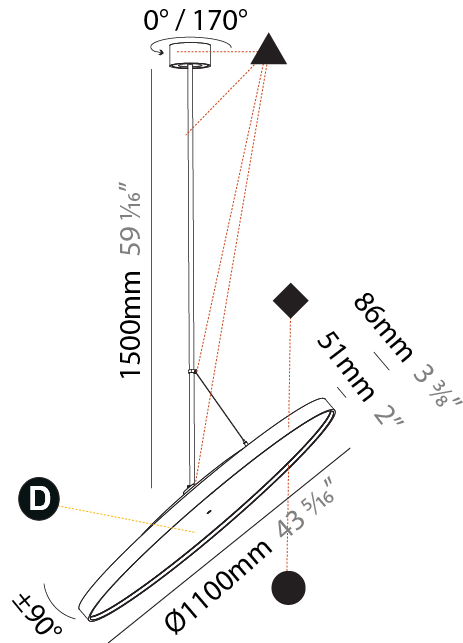

GENERAL

Series: Sign Diva Flex
Subseries: Sign Diva Flex Korona
Partner: Prolicht
Division: Architectural
Installation: Suspension
Product Type: Pendant
Mounting Location: Ceiling
Light Distribution: Adjustable

PHYSICAL

Shape: Round
Diameter (mm): 1100
Diameter (in): 43 ⁵/₁₆"
Height (mm): 1620
Height (in): 63 ³/₄"
Weight (kg): 15.5
Weight (lbs): 34.1
Diffuser: PMMA - Opal / Micro-Prism / Sparkling Secret / Vintage Industrial
Fixture Finish: SSR / BKV / CWI / CRY / HAB / UFT / ITA / RUA / FTG / MYG / LOD / PUS / FRO / FUP / KIA / POP / BLS / SPG / MEY / GOH / CHC / COM / ABZ / JAG / OBR / MOS / ROR
Fixture Material: PMMA / Extruded Aluminum / Steel

ELECTRICAL

Lamp Type: LED (Zhaga Standard)
Input Wattage (W): 145
Total Output Wattage (W): 135
Dimming: Tri-Mode (Non-Dimming and Phase Dimming (120Vac only) and 0-10V Dimming)
Driver Included: Yes
Driver Location: Integrated
Driver Type: Constant Current - Universal
Driver Class: Class 2
Input Voltage (V): 120 - 277
Constant Current (MA): 600

LED

Color Temperature (°K): 2700 / 3000 / 3500 / 4000
Max. Delivered Lumen (lm): 16002 / 17172 / 19937 / 20344
Nominal Lumen (lm): 18992 / 20305 / 23575 / 24056
CRI: >90 CRI
Lamp Life (hrs): 50000

OPTICAL

Adjustability: Rotational 170°; Tilt 90°

RATINGS AND CERTIFICATIONS

Certified By: Certified for North American Standards
IP rating: IP20