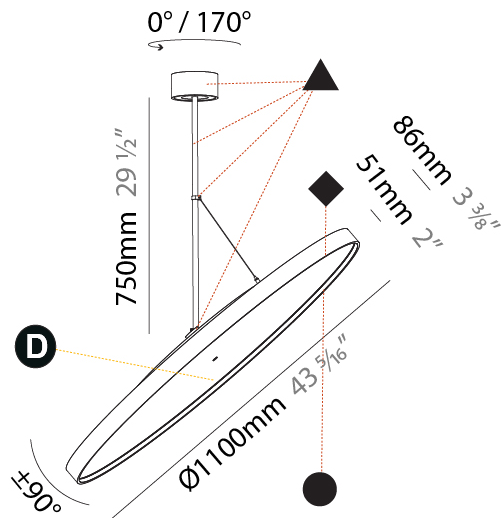

PHYSICAL

Diameter (mm): 1100
Diameter (in): 43 ⁵ / ₁₆
Height (mm): 870
Height (in): 34 ¹ / ₄
Weight (kg): 15.3
Weight (lbs): 33.66
Diffuser: PMMA - Opal / Micro-Prism / Sparkling Secret / Vintage Industrial
Fixture Finish: SSR / BKV / CWI / CRY / HAB / UFT / ITA / RUA / FTG / MYG / LOD / PUS / FRO / FUP / KIA / POP / BLS / SPG / MEY / GOH / CHC / COM / ABZ / JAG / OBR / MOS / ROR
Fixture Material: PMMA / Extruded Aluminum / Steel

Adjustability: Rotational 170°; Tilt 90°
--

RATINGS AND CERTIFICATIONS

Certified By: Certified for North American Standards
IP rating: IP20

SIGN DIVA FLEX KORONA SUSPENSION

A30869-

PROJECT	_____
TYPE	_____
SPECIFIER	_____
QUANTITY	_____
DATE	_____