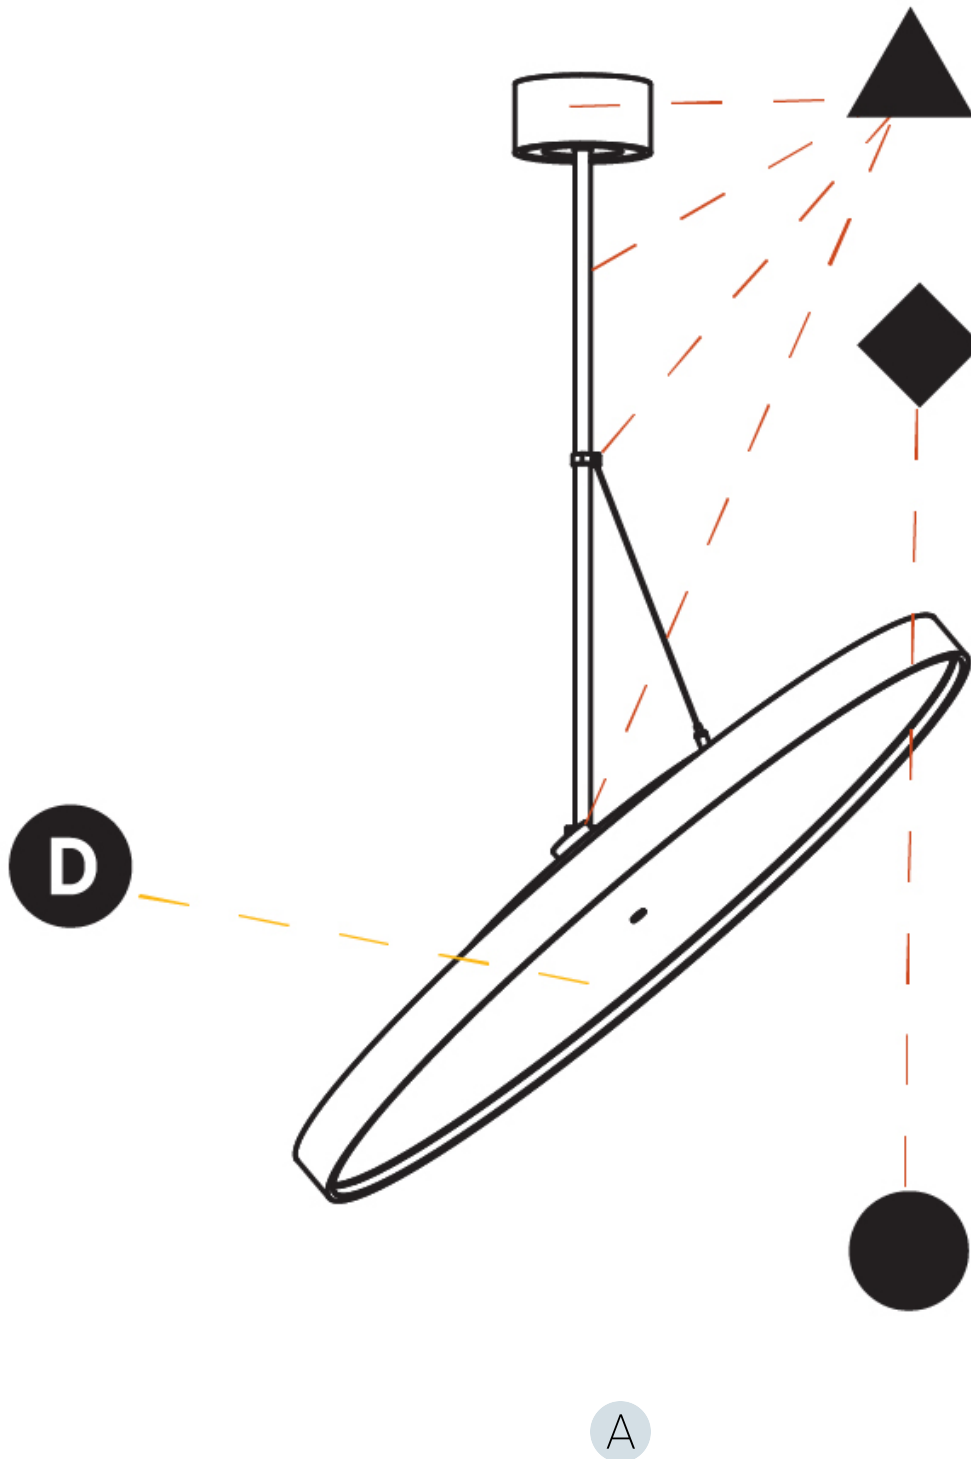

Adjustability: Rotational 170°; Tilt 90°
--

RATINGS AND CERTIFICATIONS

Certified By: Certified for North American Standards
IP rating: IP20

SIGN DIVA FLEX KORONA SUSPENSION

A30867-

PROJECT	_____
TYPE	_____
SPECIFIER	_____
QUANTITY	_____
DATE	_____